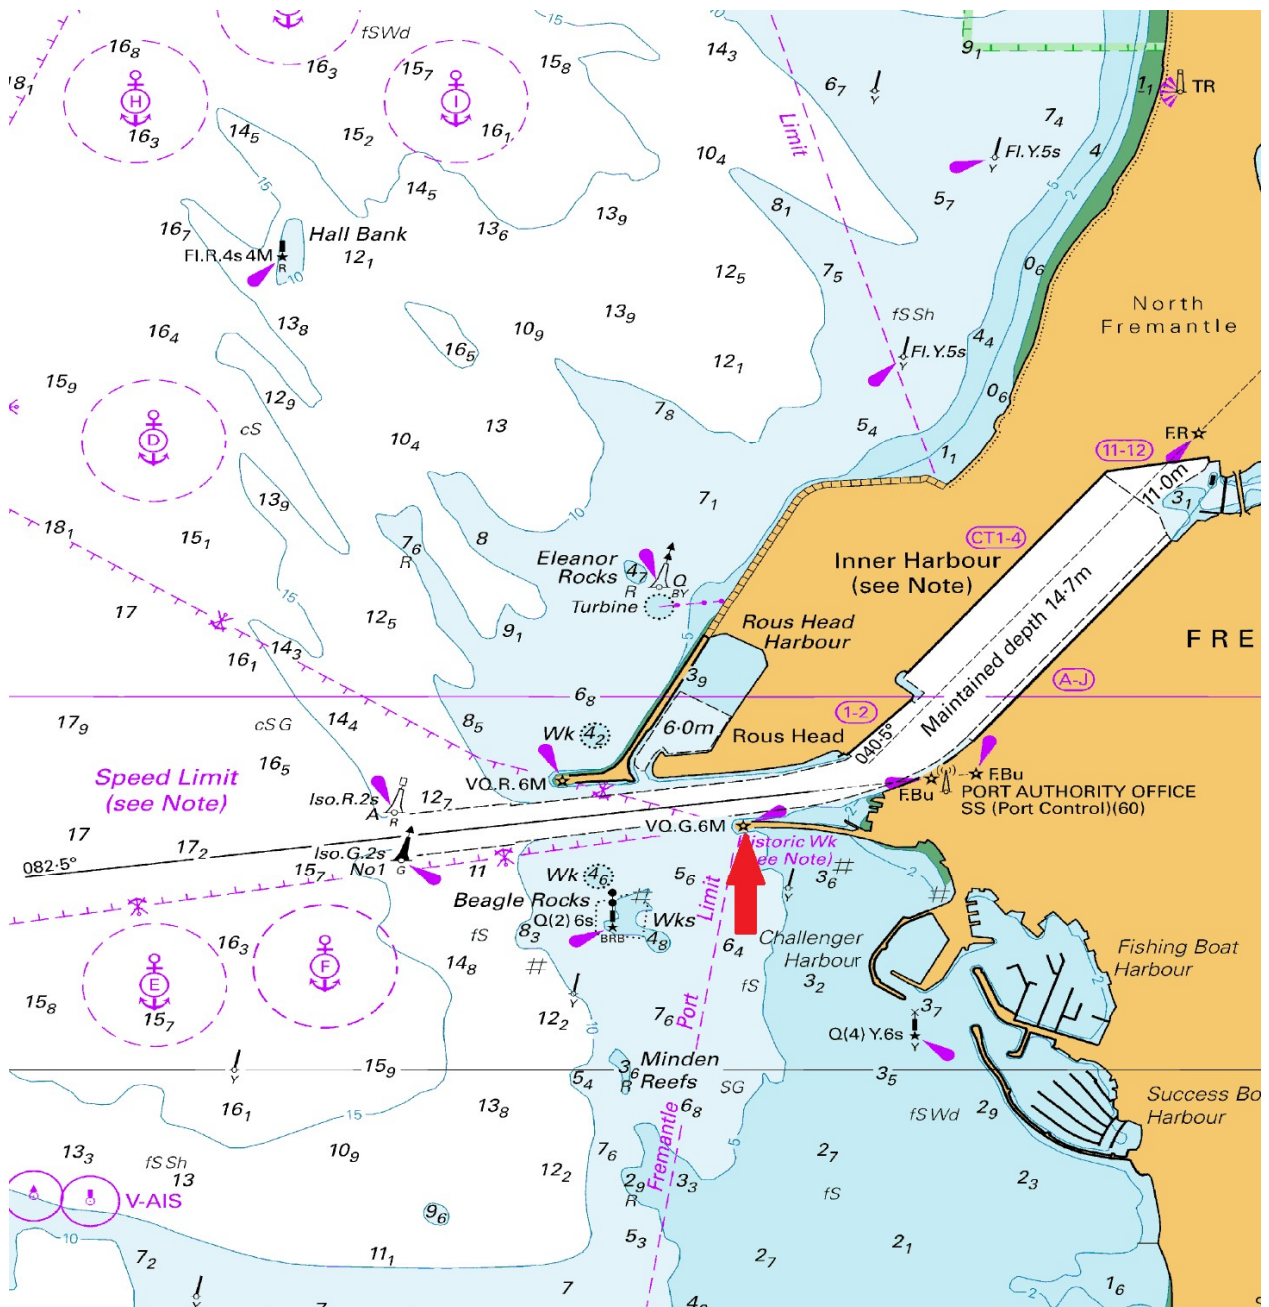

## Port of Fremantle Navigational Warning

**NAV-WARN #:** 01/2025  
**Date of issue:** 01.02.2025  
**Date of effect:** 07.02.2025  
**Effective until:** 03.03.2025  
**Charts affected:** AUS 112, AUS 117

### **South Mole - Inner Harbour Entrance.**

A vertical (1 meter wide) light beam will be displayed on the South Mole. From Friday 7<sup>th</sup> February to Sunday 2<sup>nd</sup> March as part of the Festival of Perth, the light will be displayed from sunset to sunrise.

Mariners should be aware that they may see more than the South Mole light beam. There are 11 lights beams in total being displayed across Fremantle and Perth.

For more information, please visit the following website.

[Perth Festival - Karla Bidi](#)

**Mariners are advised to navigate with caution when entering or leaving the Inner Harbour.**

**Harbour Master's Office  
Fremantle Ports**

**Harbour Master's Office  
Fremantle Ports**